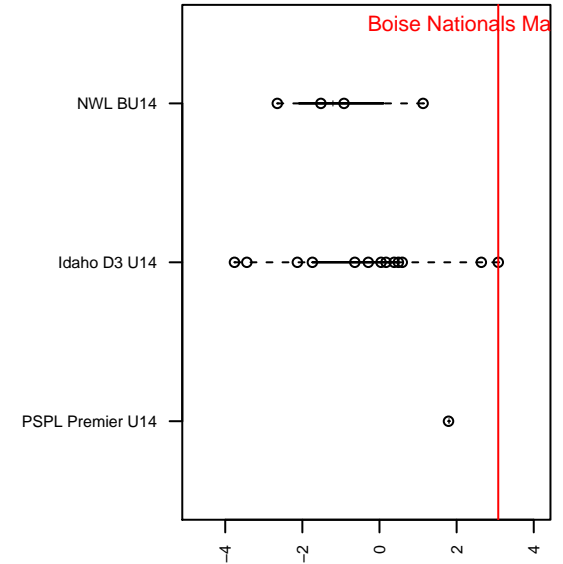

## Boise Nationals Madrid B00

Boise Nationals  
 Boise, ID  
 B00 total strength=1356  
 attack=12.37 defense=3.82  
 fall league = Idaho D3 U14  
 spr league = Spr Idaho D3 A U14  
 notes= Maxwell 2014

alt names used:  
 BNSC Madrid (ID) (SC)  
 Boise Nationals Madrid  
 BNSC MADRID (ID)  
 BNSC MADRID  
 BNSC MADRID

Venues played:  
 2013 Spr Idaho D3 U13 Division 1 U13  
 2014 Far West Regionals U13  
 2014 Idaho D3 U14 U14  
 2014 FWRL B00  
 2014 Spr Idaho D3 A U14

**attack and defense variance (black dot)  
relative to other teams  
and top 10 in region**

**attack and defense rating  
relative to others at age  
and all opponents in last 13 months**

**Performance relative to 13 month average**