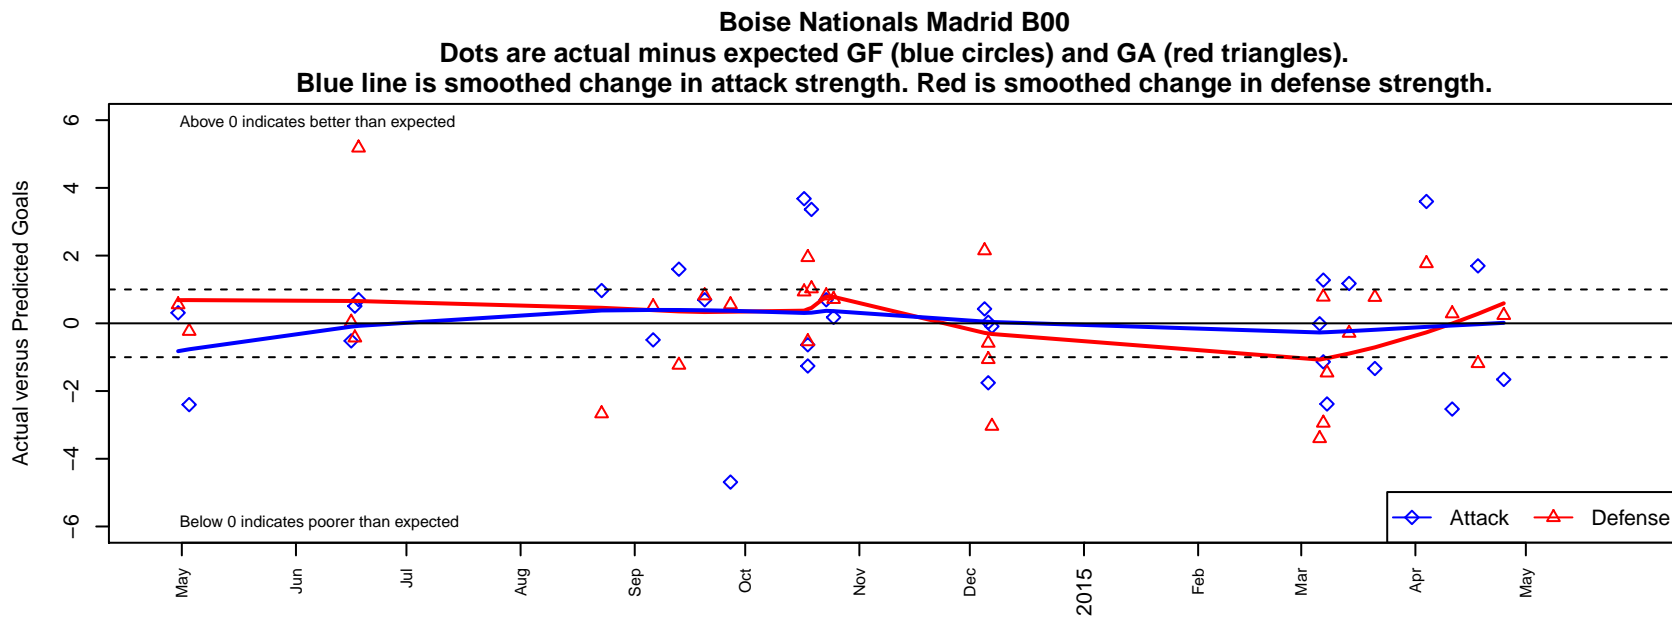

## Boise Nationals Madrid B00

Boise Nationals  
 Boise, ID  
 B00 total strength=1356  
 attack=12.37 defense=3.82  
 fall league = Idaho D3 U14  
 spr league = Spr Idaho D3 A U14  
 notes= Maxwell 2014

**attack and defense variance (black dot)  
relative to other teams  
and top 10 in region**

**attack and defense rating  
relative to others at age  
and all opponents in last 13 months**

**Performance relative to 13 month average**