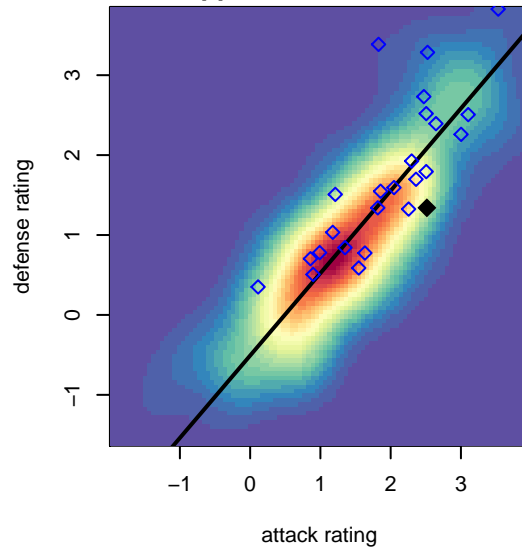

## Boise Nationals Madrid B00

Boise Nationals  
 Boise, ID  
 B00 total strength=1356  
 attack=12.37 defense=3.82  
 fall league = Idaho D3 U14  
 spr league = Spr Idaho D3 A U14  
 notes= Maxwell 2014

**attack and defense variance (black dot)  
relative to other teams  
and top 10 in region**

**attack and defense rating  
relative to others at age  
and all opponents in last 13 months**

**Performance relative to 13 month average**